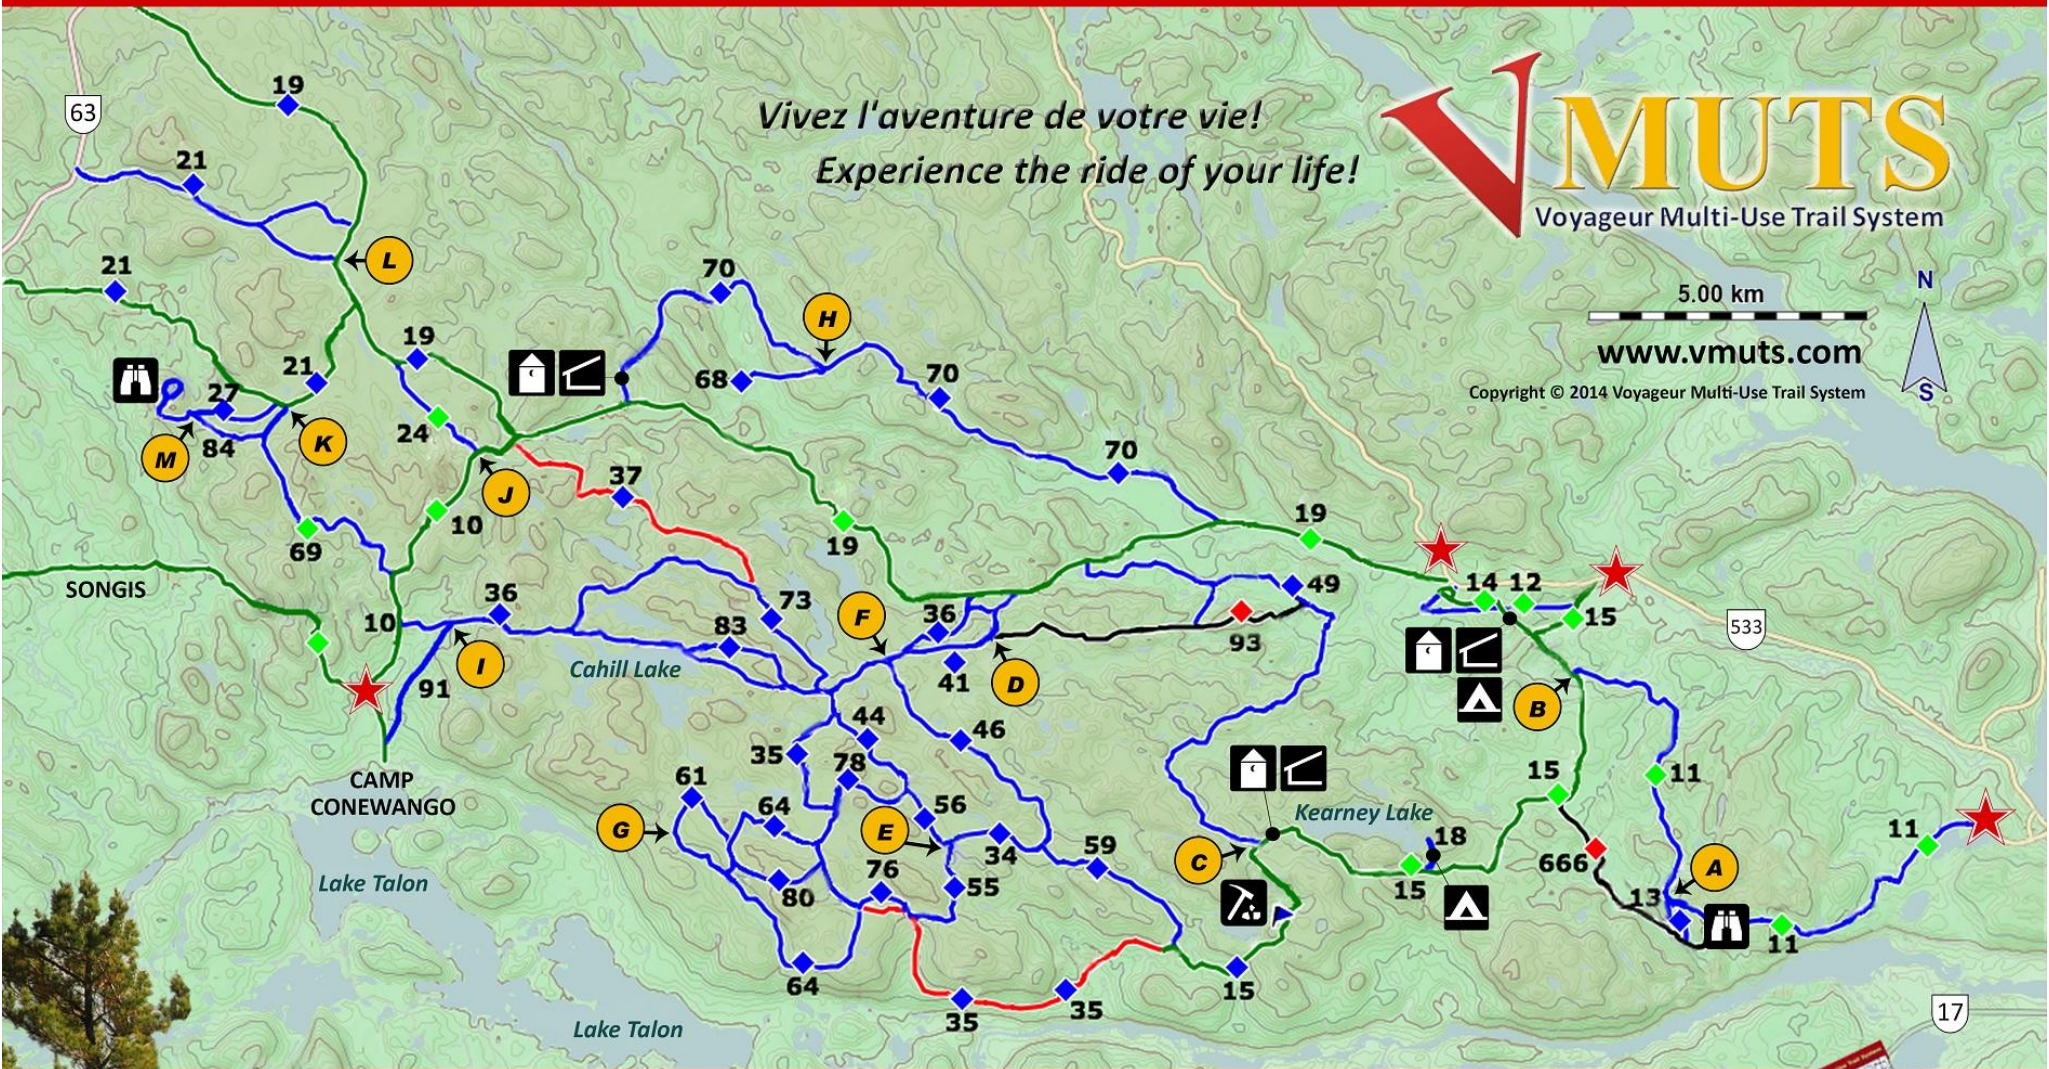

5.00 km
www.vmuts.com

Copyright © 2014 Voyageur Multi-Use Trail System